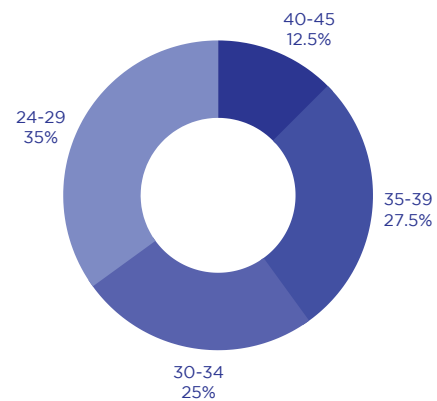

Class Ranking and GPA

The high rate of student turnover in international schools and the diversity of assessment practices and procedures in the schools and school systems from which our students arrive prevent EARJ from producing meaningful rankings and cumulative GPAs. Therefore, Escola Americana do Rio de Janeiro neither ranks students nor calculates a formal GPA. Grading System: A=90-100, B=80-89, C=70-79, D=65-69, F=0-64

IB Diploma

EARJ is proud to offer a holistic education that, through the philosophy and practices of the IB, inspires creativity, critical thinking, collaboration, communication, and the confidence to lead and excel in an ever-changing global community. We have a long tradition with the IB, being the second school in Brazil to adopt the IB Diploma Programme in 1982.

Results for the Class of 2020

CLASS OF	2020	2019	2018
Number of IB Diploma Candidates	41	23	26
EARJ IB Diploma Pass Rate	98%	91%	100%
Worldwide Average Pass Rate	88%	77%	78%
EARJ Average IB Diploma Score	32.8	32.7	31
Worldwide Average Diploma Score	31	29.6	30
EARJ Highest Diploma Scores	43	43	39

Range of Passing EARJ IB Diploma Scores Class of 2020

American Diploma

All students follow a college-preparatory curriculum and participate in community service each academic year. Twenty four Carnegie Unit credit hours are required for graduation.

Brazilian Diploma

In addition to the American Diploma, all Brazilian citizens complete Brazilian Diploma requirements that offer readiness for national and local university entrance exams. Língua Pátria, Brazilian History, Geography and Sociology/Philosophy are taught in Portuguese.

EARJ went to distance learning in March. The schedule became a mix of synchronous and asynchronous classes. The teachers kept up a high-level of rigor, our students continued to be graded on a 0-100% scale and took final exams in June. Activities were suspended during that time but in the 2020-21 school year we are allowing students to meet virtually in regards to activities and clubs.